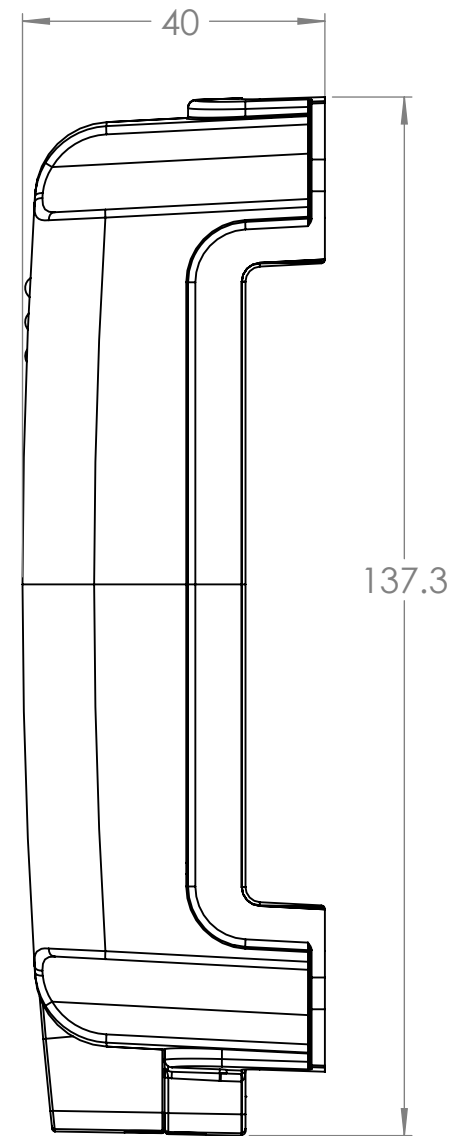

Dimension Drawing - Orion XS

ORI121217040

Orion XS 12/12-50A DC-DC battery charger

Dimensions in mm

victron energy
BLUE POWER