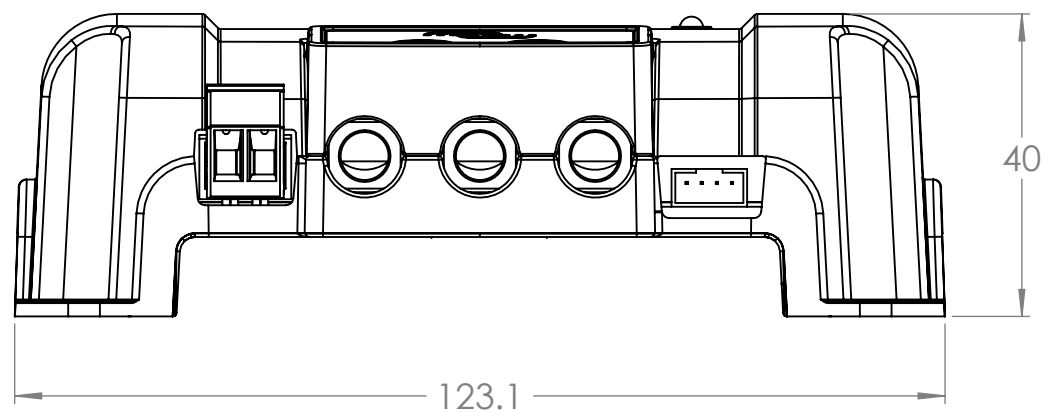

Dimension Drawing - Orion XS

ORI121217040

Orion XS 12/12-50A DC-DC battery charger

Dimensions in mm

victron energy
BLUE POWER