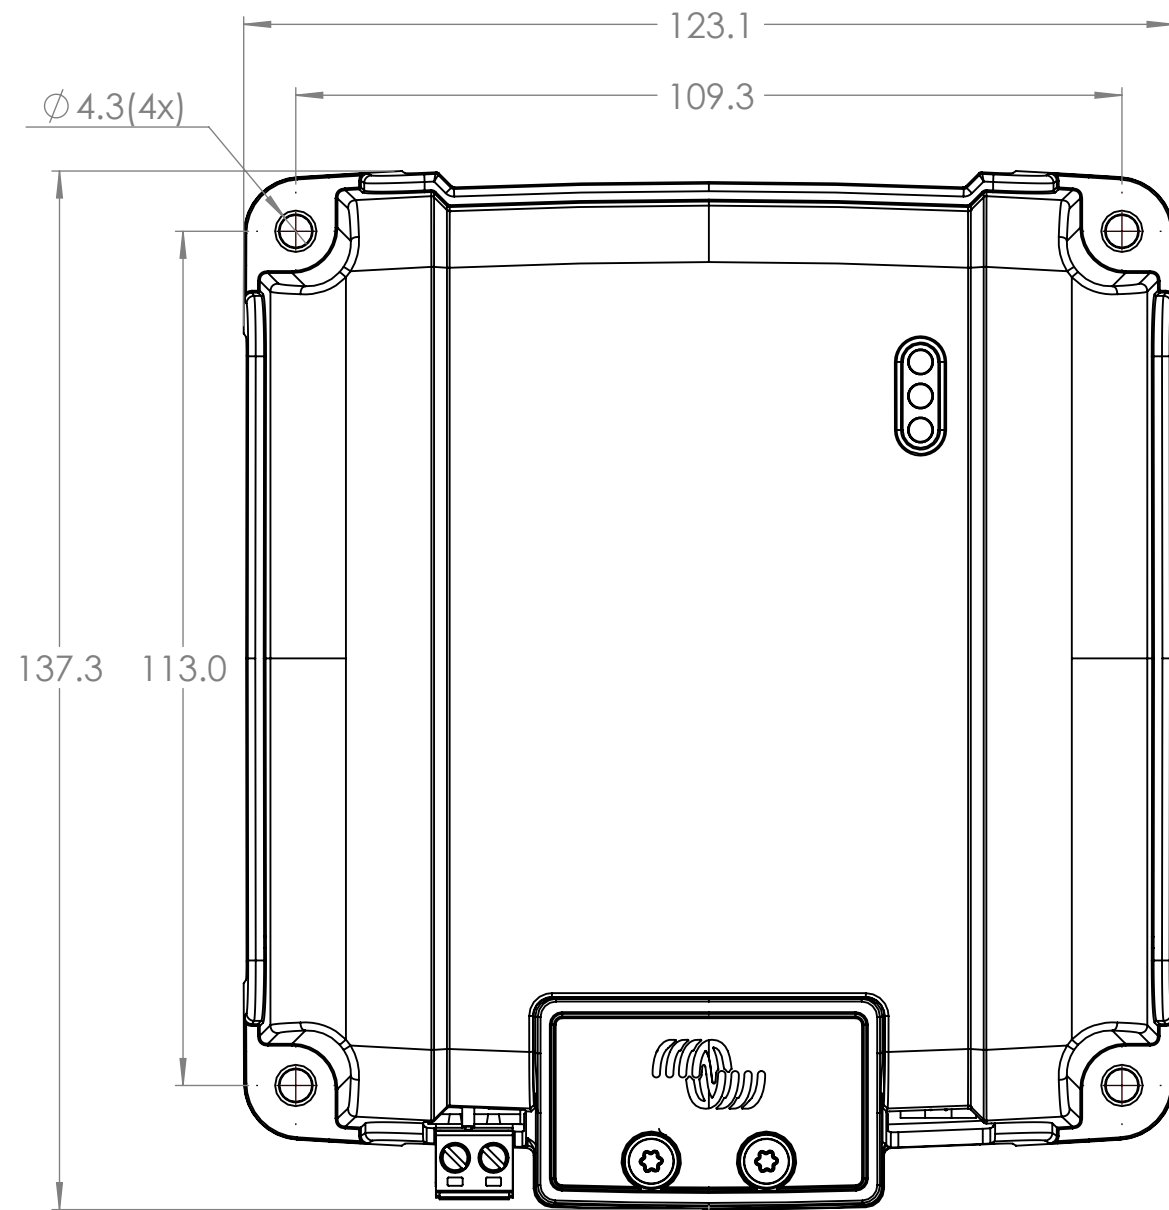

Dimension Drawing - Orion XS

ORI121217040

Orion XS 12/12-50A DC-DC battery charger

Dimensions in mm

victron energy
BLUE POWER