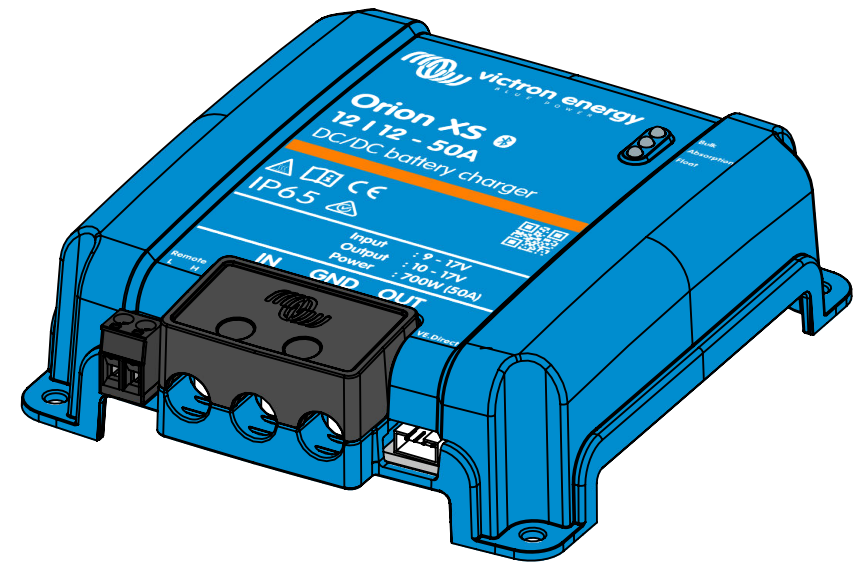

Dimension Drawing - Orion XS

ORI121217040

Orion XS 12/12-50A DC-DC battery charger

Dimensions in mm

victron energy
BLUE POWER