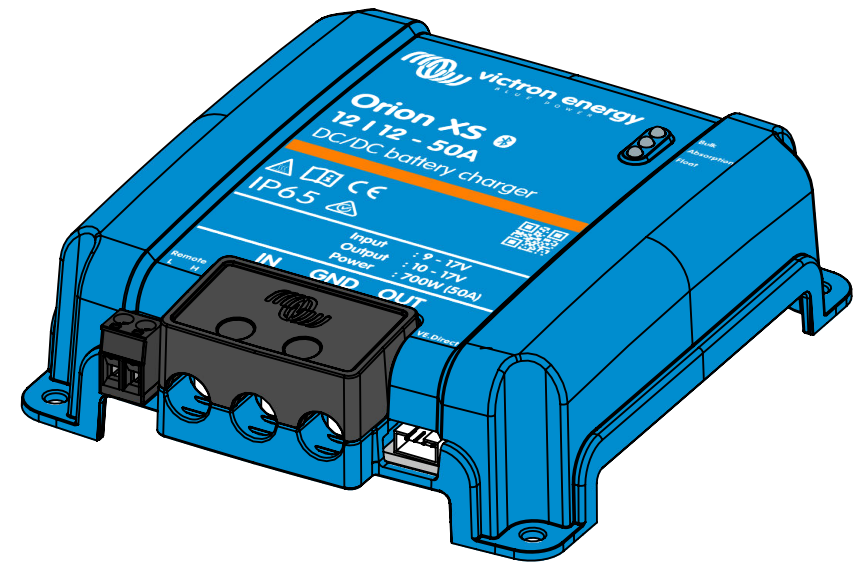

Dimension Drawing - Orion XS

ORI121217040

Orion XS 12/12-50A DC-DC battery charger

Dimensions in mm

**victron energy**  
BLUE POWER