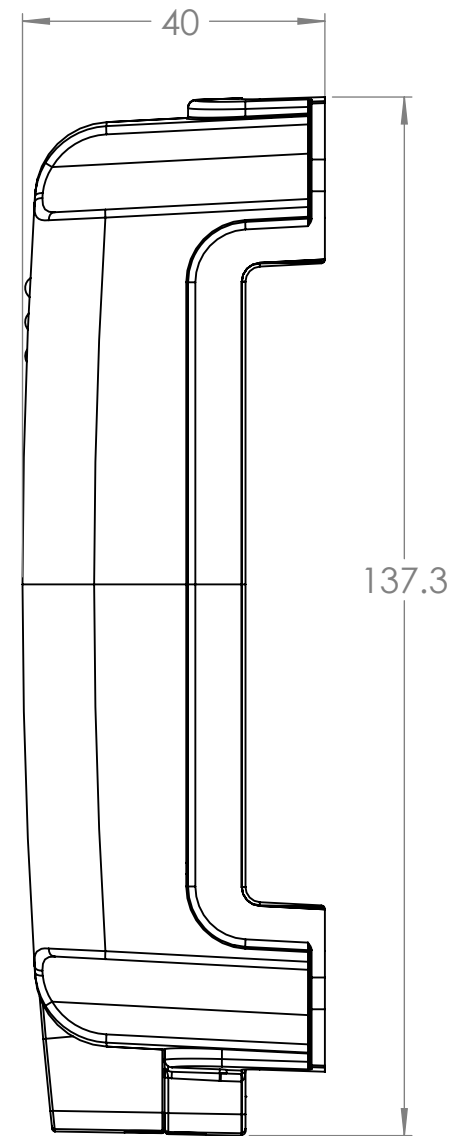

Dimension Drawing - Orion XS

ORI121217040

Orion XS 12/12-50A DC-DC battery charger

Dimensions in mm

**victron energy**  
BLUE POWER