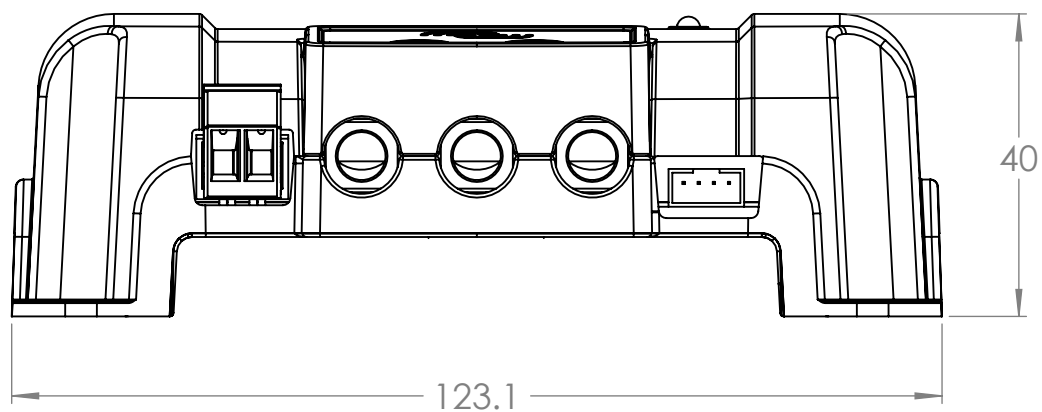

Dimension Drawing - Orion XS

ORI121217040

Orion XS 12/12-50A DC-DC battery charger

Dimensions in mm

**victron energy**  
BLUE POWER