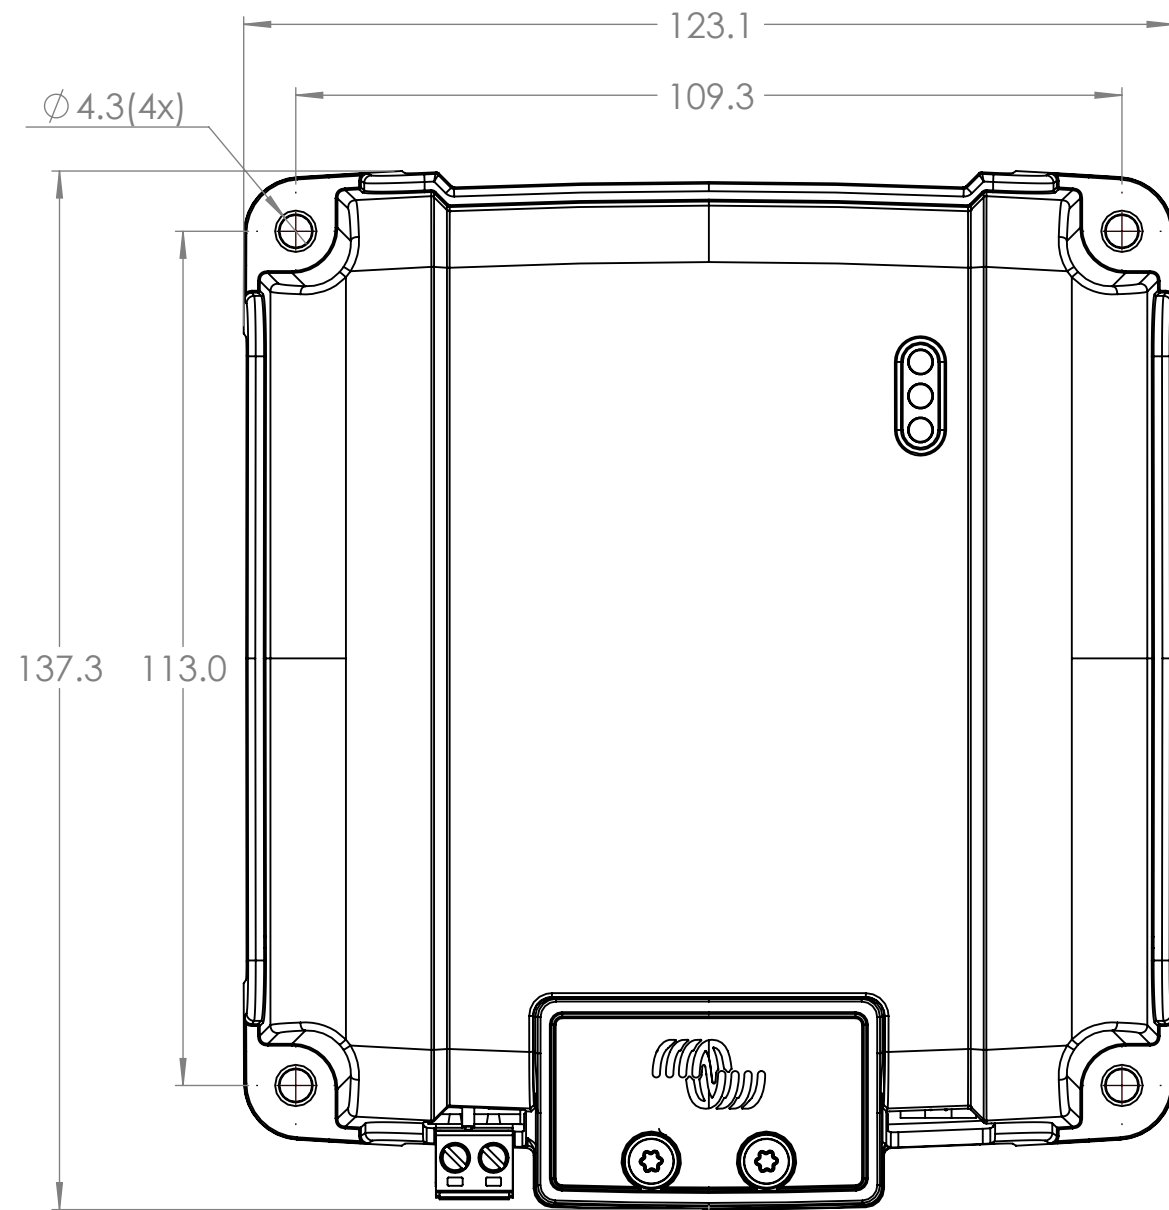

Dimension Drawing - Orion XS

ORI121217040

Orion XS 12/12-50A DC-DC battery charger

Dimensions in mm

**victron energy**  
BLUE POWER