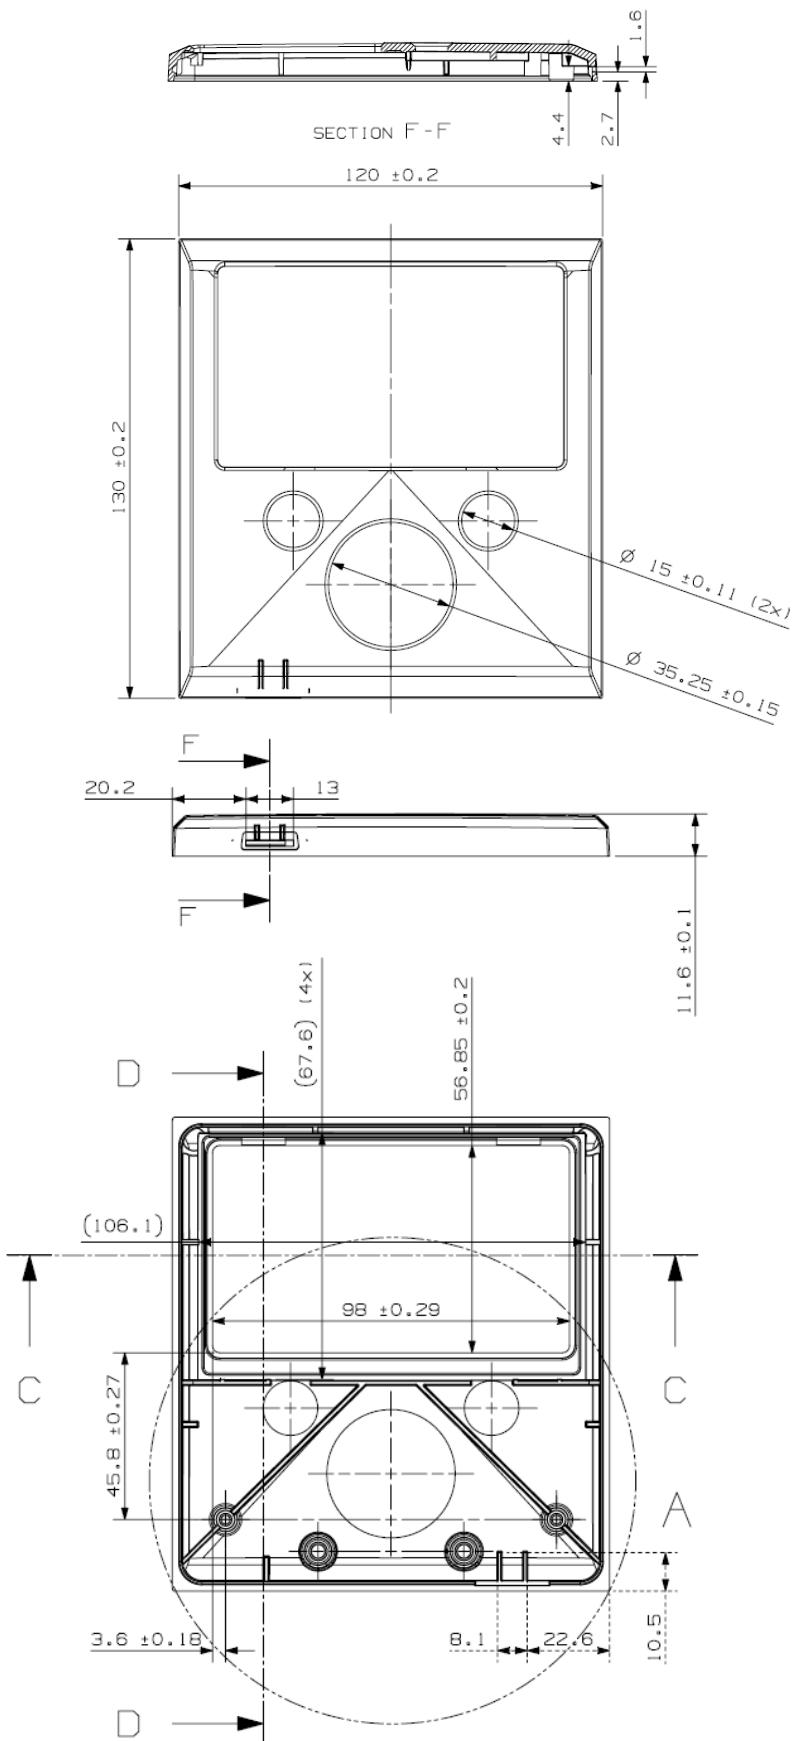

Dimensions in mm

Dimensions of plastic panel **BPP000300100R Color Control GX_v1.0**

Revision : v1.0
Date : 12-08-2015

Page 1 of 2