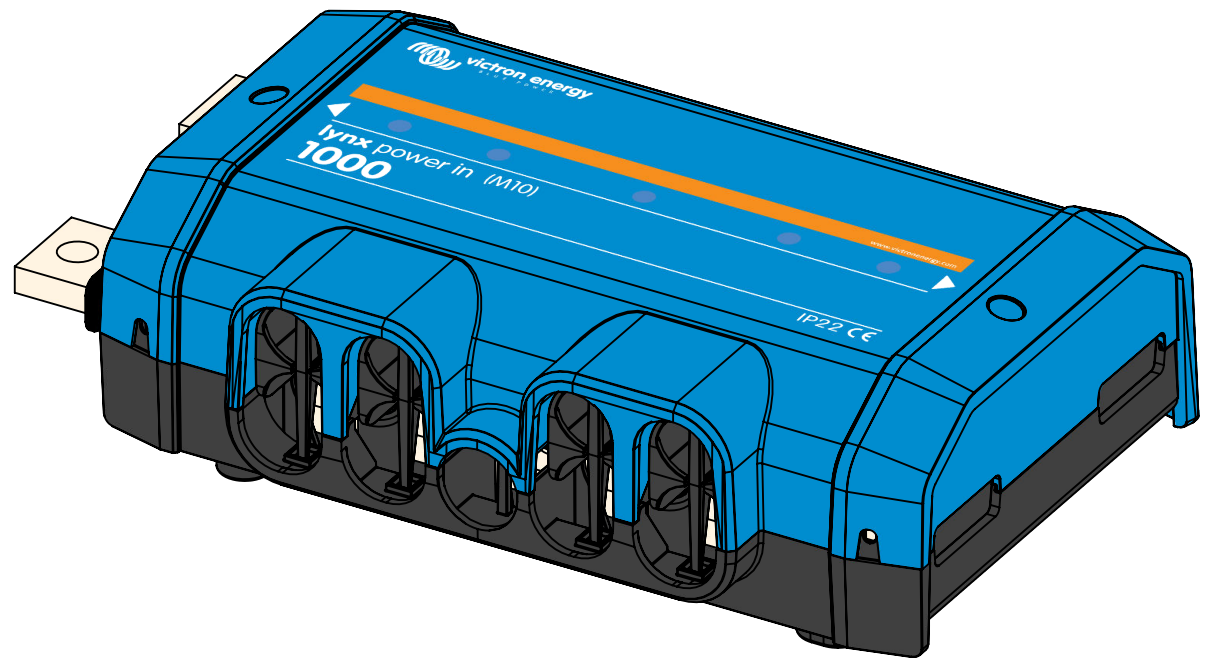

DETAIL A  
SCALE 1:1

DETAIL B  
SCALE 1:1

Dimensions in mm

**victron energy**  
BLUE POWER